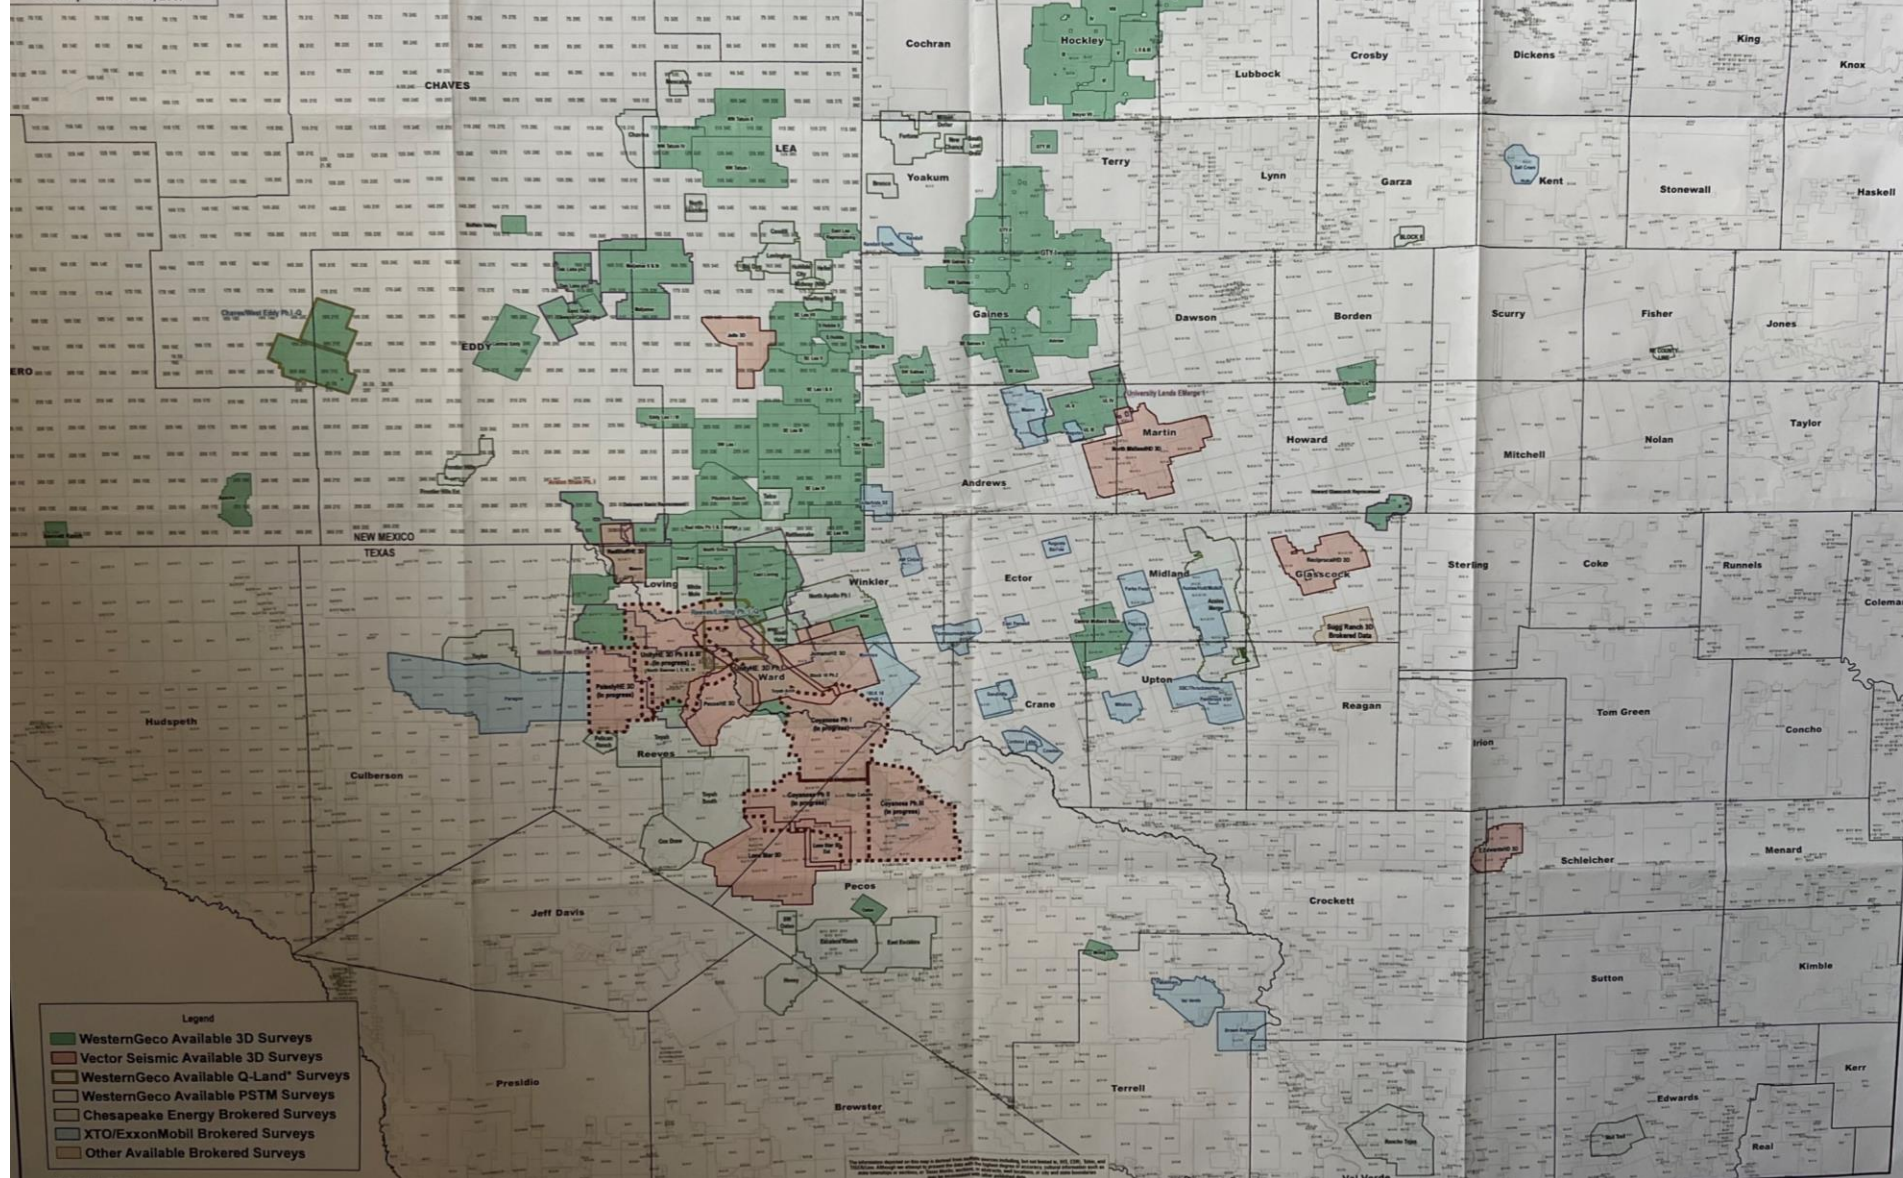

Nest Texas / New Mexico Multiclient Regional Map

Basemap Date: 16 Nov, 2017

Legend

- WesternGeco Available 3D Surveys
- Vector Seismic Available 3D Surveys
- WesternGeco Available Q-Land Surveys
- WesternGeco Available PSTM Surveys
- Chesapeake Energy Brokered Surveys
- XTO/ExxonMobil Brokered Surveys
- Other Available Brokered Surveys